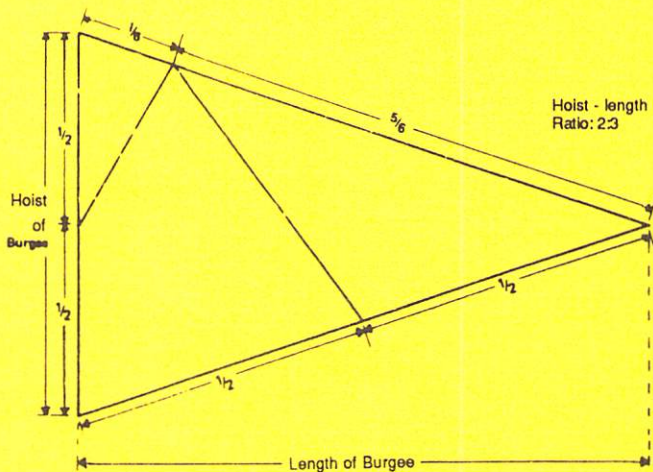

THE CATBOAT ASSOCIATION

1993

THE CATBOAT ASSOCIATION BURGEE

The Catboat Association burgee is a white gaff-rigged sail on a field of blue. It was designed by Lois Darling, one of its members.

★ Front Cover Design by Jeffrey Craig ★