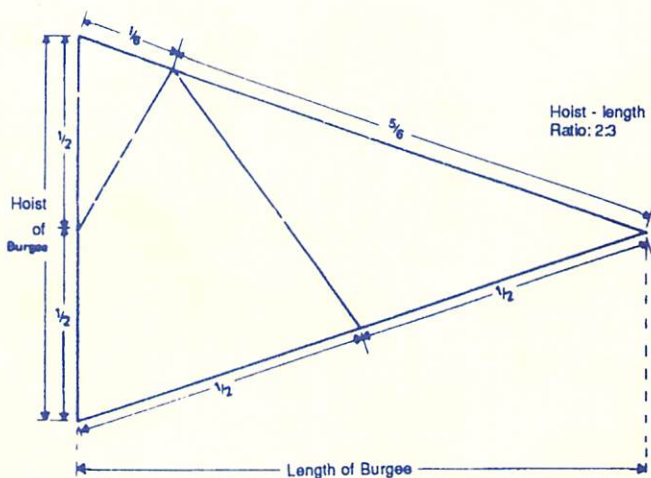

## THE CATBOAT ASSOCIATION BURGEE

The Catboat Association burgee is a white gaff-rigged sail on a field of blue. It was designed by the late Lois Darling, one of its members.

★ Front Cover Design by Jeffrey Craig ★