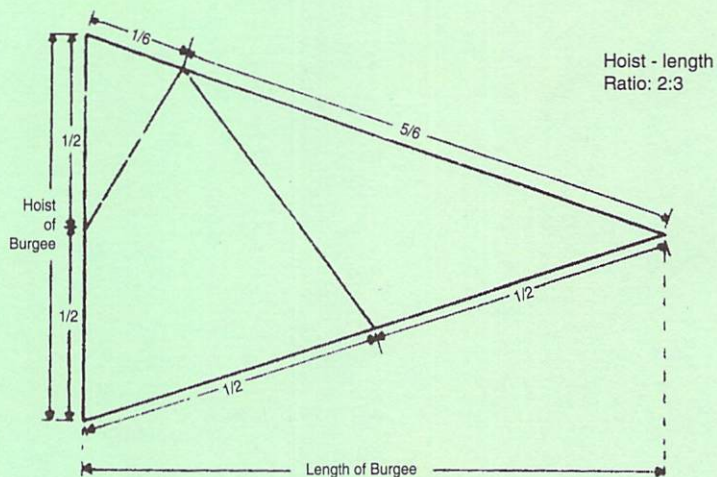

## THE CATBOAT ASSOCIATION BURGEE

The Catboat Association burgee is a white gaff-rigged sail on a field of blue. It was designed by Lois Darling, one of its members.

★ Front Cover Design by Jeffrey Craig ★