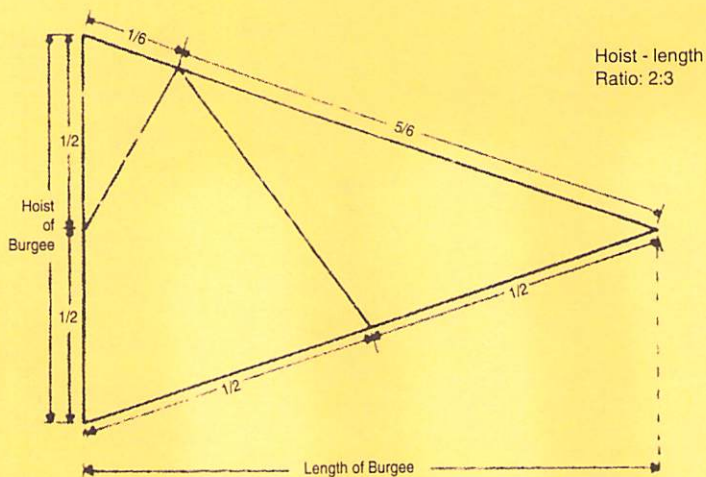

## THE CATBOAT ASSOCIATION BURGEE

The Catboat Association burgee is a white gaff-rigged sail on a field of blue. It was designed by Lois Darling, one of its members.

★ Front Cover Design by Jeffrey Craig ★