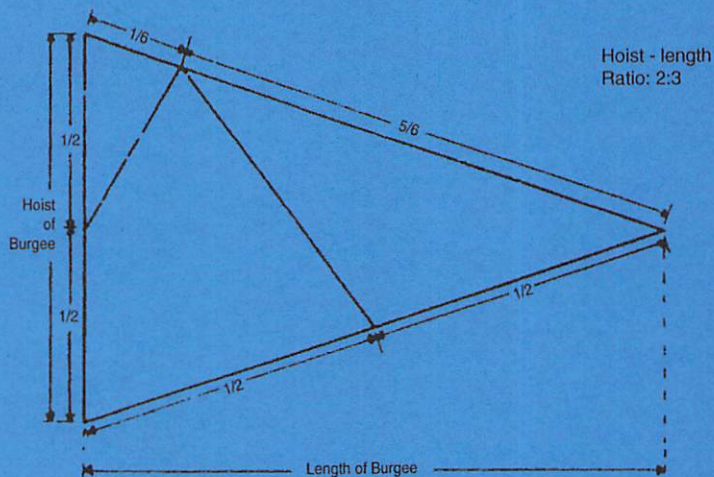

THE CATBOAT ASSOCIATION BURGEE

The Catboat Association burgee is a white gaff-rigged sail on a field of blue. It was designed by Lois Darling, one of its members.

★ Front Cover Design by Jeffrey Craig ★