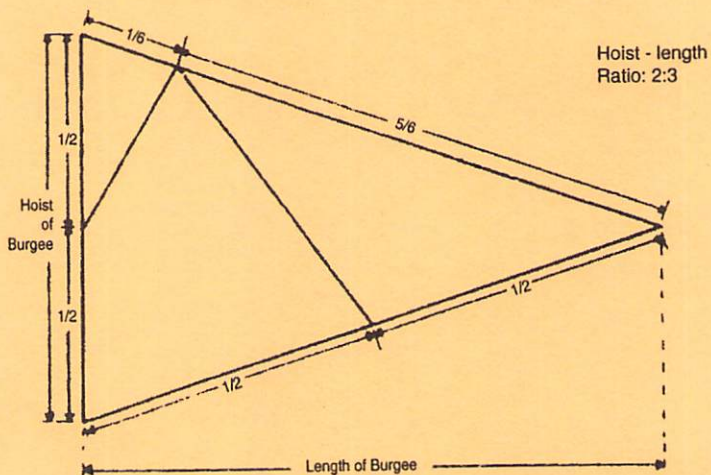

THE CATBOAT ASSOCIATION

THE CATBOAT ASSOCIATION BURGEE

The Catboat Association burgee is a white gaff-rigged sail on a field of blue. It was designed by Lois Darling, one of its members.

★ Front Cover Design by Jeffrey Craig ★