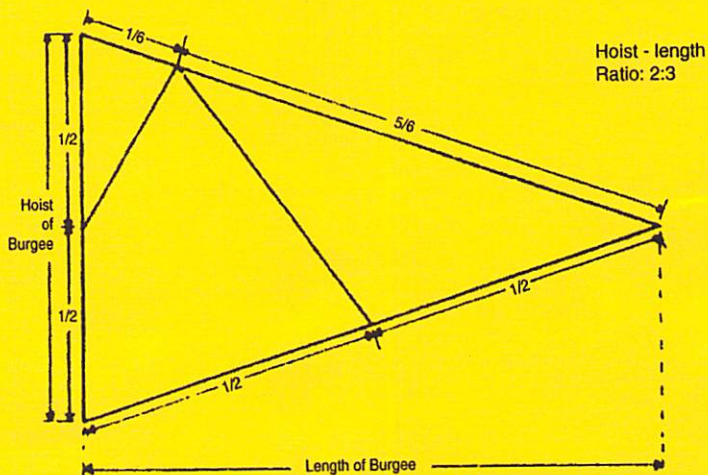

THE CATBOAT ASSOCIATION

THE CATBOAT ASSOCIATION BURGEE

The Catboat Association burgee is a white gaff-rigged sail on a field of blue. It was designed by Lois Darling, one of its members.

★ Front Cover Design by Jeffrey Craig ★