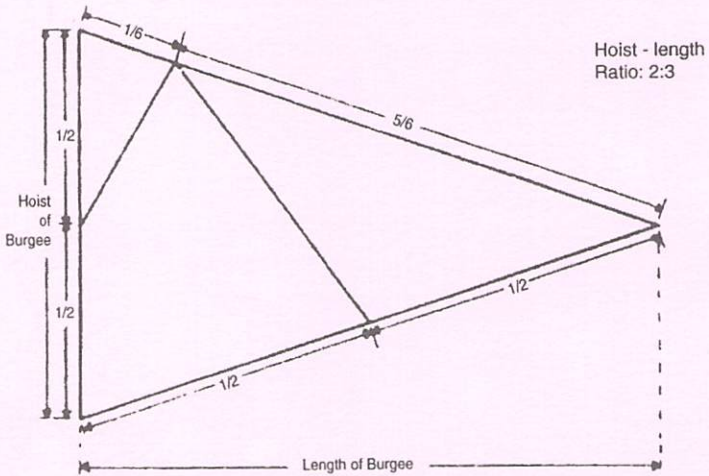

THE CATBOAT ASSOCIATION

THE CATBOAT ASSOCIATION BURGEE

The Catboat Association burgee is a white gaff-rigged sail on a field of blue. It was designed by Lois Darling, one of its members.

★ Front Cover Design by Jeffrey Craig ★