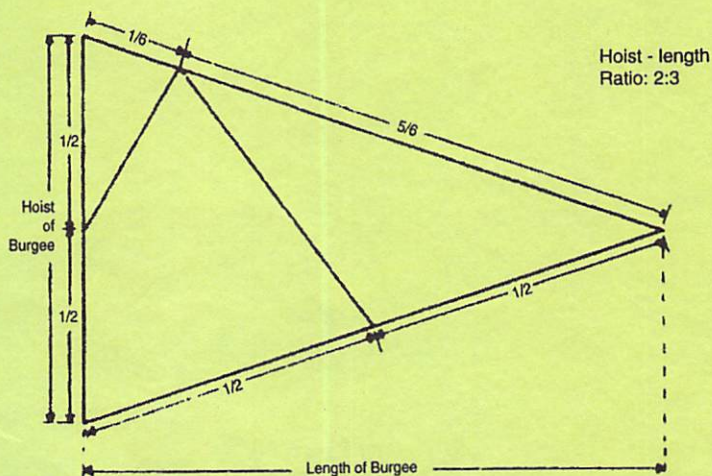

THE CATBOAT ASSOCIATION

THE CATBOAT ASSOCIATION BURGEE

The Catboat Association burgee is a white gaff-rigged sail on a field of blue. It was designed by Lois Darling, one of its members.

★ Front Cover Design by Jeffrey Craig ★