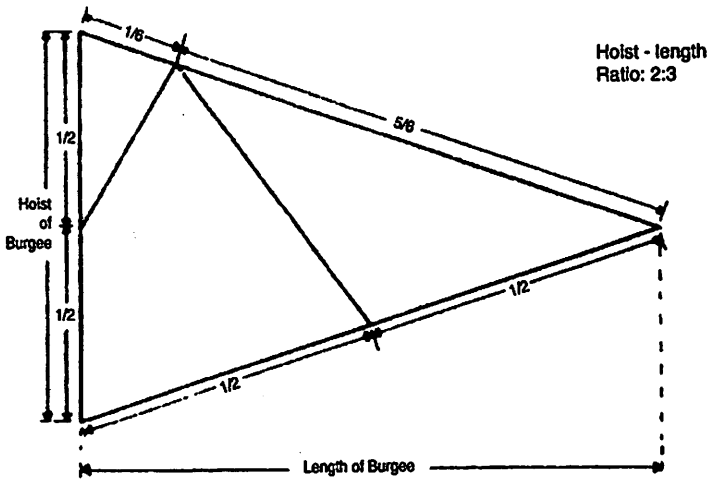

THE CATBOAT ASSOCIATION BURGEE

The Catboat Association burgee is a white gaff-rigged sail on a field of blue. It was designed by Lois Darling, one of its members.

★ Front Cover Design by Jeffrey Craig ★