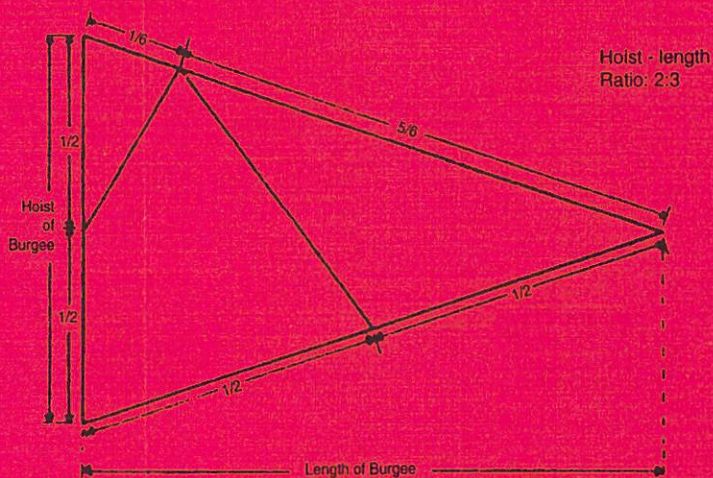

THE CATBOAT ASSOCIATION

2007

THE CATBOAT ASSOCIATION BURGEE

The Catboat Association burgee is a white gaff-rigged sail on a field of blue. It was designed by Lois Darling, one of its members.

★ Front Cover Design by Jeffrey Craig ★