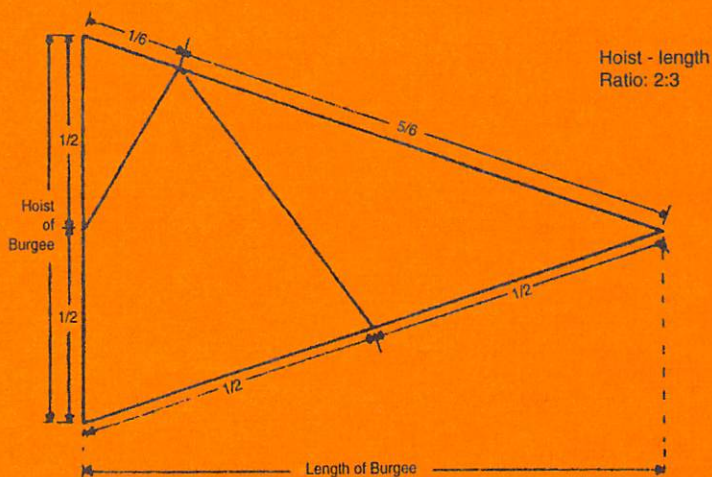

THE CATBOAT ASSOCIATION

2008

THE CATBOAT ASSOCIATION BURGEE

The Catboat Association burgee is a white gaff-rigged sail on a field of blue. It was designed by Lois Darling, one of its members.

★ Front Cover Design by Jeffrey Craig ★