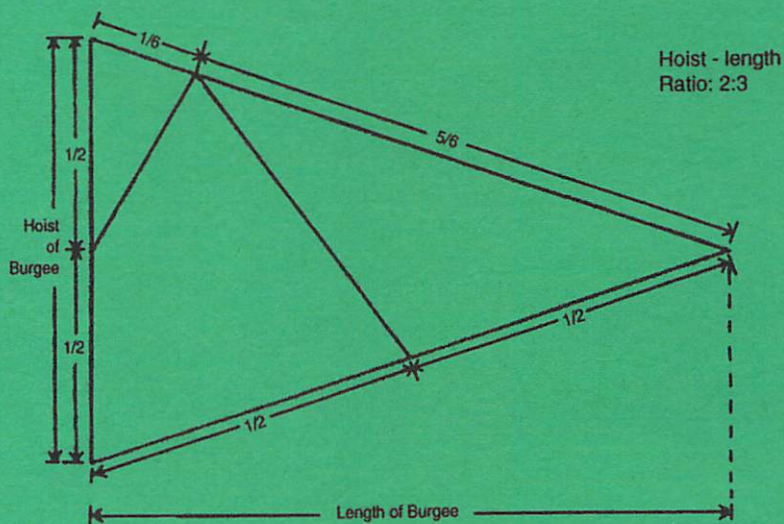

THE CATBOAT ASSOCIATION

THE CATBOAT ASSOCIATION BURGEE

The Catboat Association burgee is a white gaff-rigged sail on a field of blue. It was designed by Lois Darling, one of its members.

★ Front Cover Design by Jeffrey Craig ★