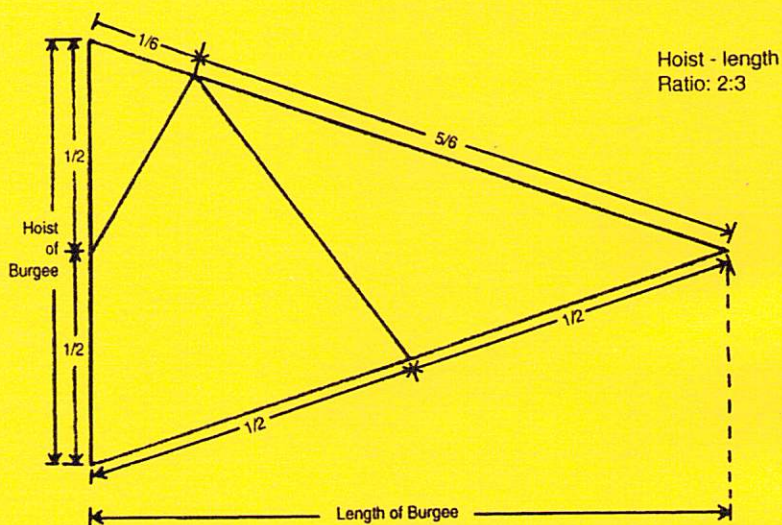

THE CATBOAT ASSOCIATION

THE CATBOAT ASSOCIATION BURGEE

The Catboat Association burgee is a white gaff-rigged sail on a field of blue. It was designed by Lois Darling, one of its members.

★ Front Cover Design by Jeffrey Craig ★