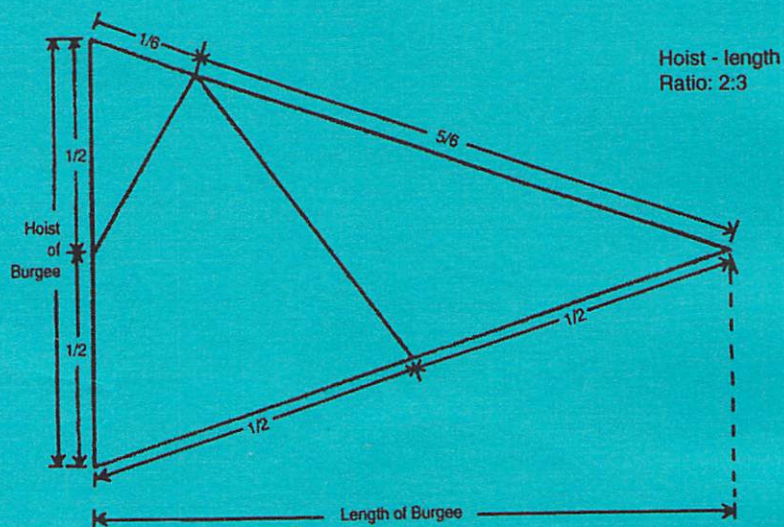

THE CATBOAT ASSOCIATION

2011

THE CATBOAT ASSOCIATION BURGEE

The Catboat Association burgee is a white gaff-rigged sail on a field of blue. It was designed by Lois Darling, one of its members.

★ Front Cover Design by Jeffrey Craig ★