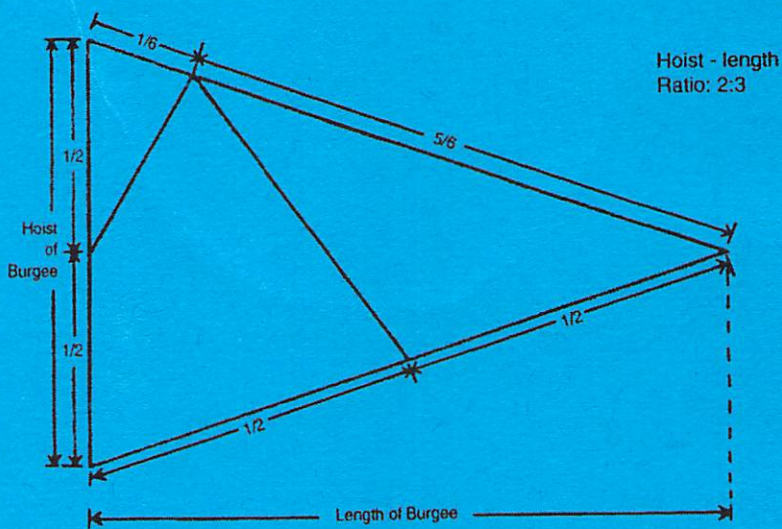

## THE CATBOAT ASSOCIATION BURGEE

The Catboat Association burgee is a white gaff-rigged sail on a field of blue. It was designed by Lois Darling, one of its members.

★ Front Cover Design by Jeffrey Craig ★