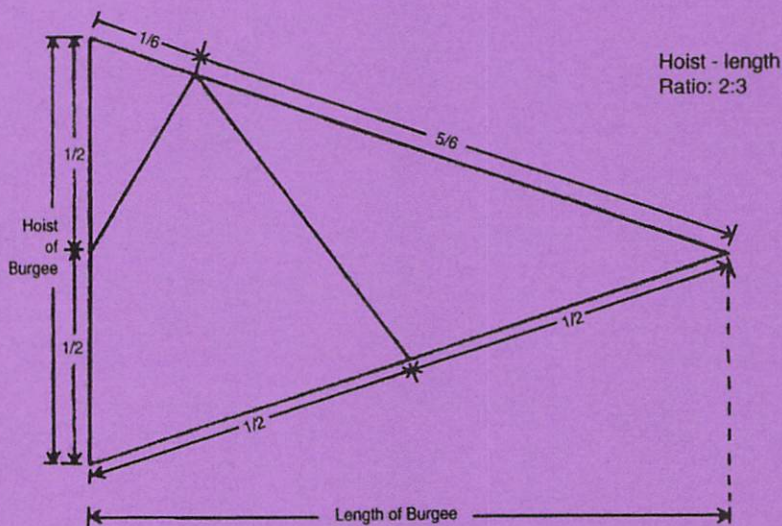

THE CATBOAT ASSOCIATION

THE CATBOAT ASSOCIATION BURGEE

The Catboat Association burgee is a white gaff-rigged sail on a field of blue. It was designed by Lois Darling, one of its members.

★ Front Cover Design by Jeffrey Craig ★