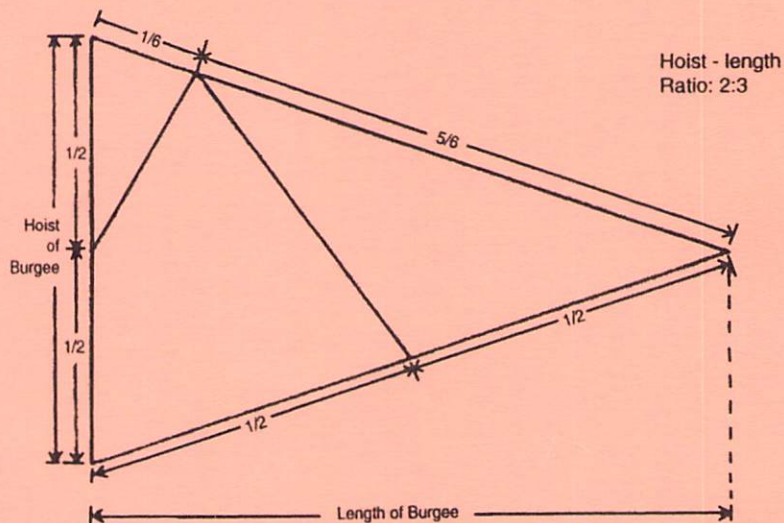

THE CATBOAT ASSOCIATION BURGEE

The Catboat Association burgee is a white gaff-rigged sail on a field of blue. It was designed by Lois Darling, one of its members.

★ Front Cover Design by Jeffrey Craig ★