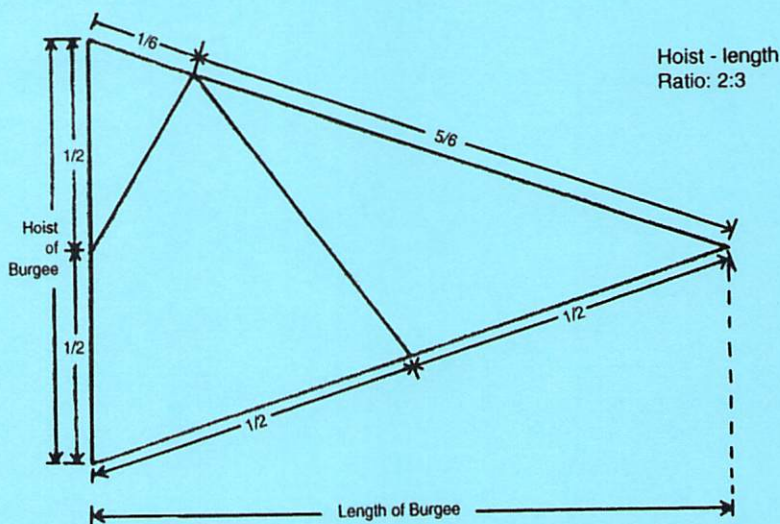

THE CATBOAT ASSOCIATION BURGEE

The Catboat Association burgee is a white gaff-rigged sail on a field of blue. It was designed by Lois Darling, one of its members.

★ Front Cover Design by Jeffrey Craig ★