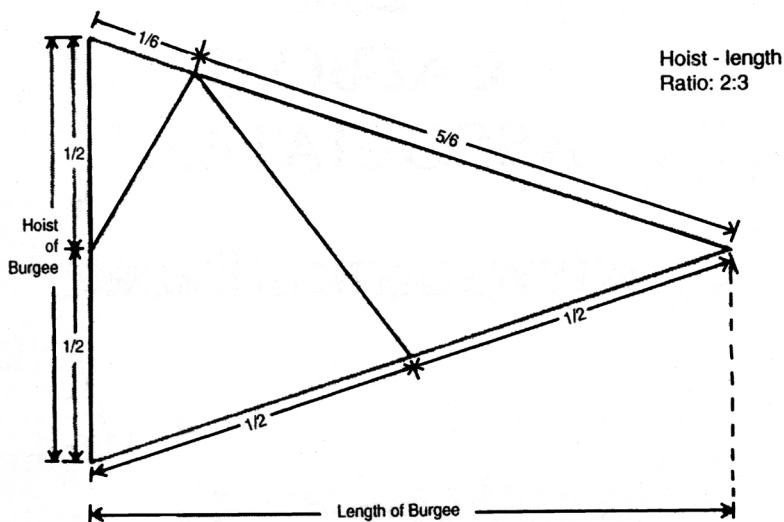

THE CATBOAT ASSOCIATION

THE CATBOAT ASSOCIATION BURGEE

The Catboat Association burgee is a white gaff-rigged sail on a field of blue. It was designed in 1962 by Lois Darling, one of its members.

★ Front Cover Design by Jeffrey Craig ★