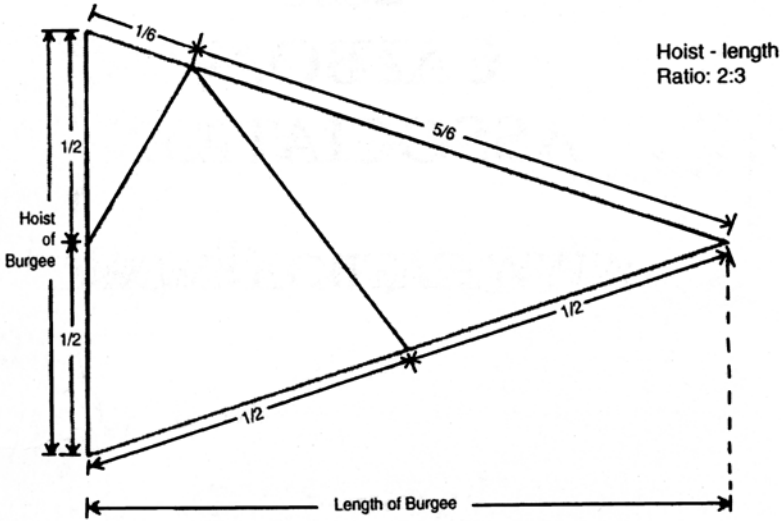

THE CATBOAT ASSOCIATION

THE CATBOAT ASSOCIATION BURGEE

The Catboat Association burgee is a white gaff-rigged sail on a field of blue. It was designed in 1962 by Lois Darling, one of its members.

★ Front Cover Design by Jeffrey Craig ★