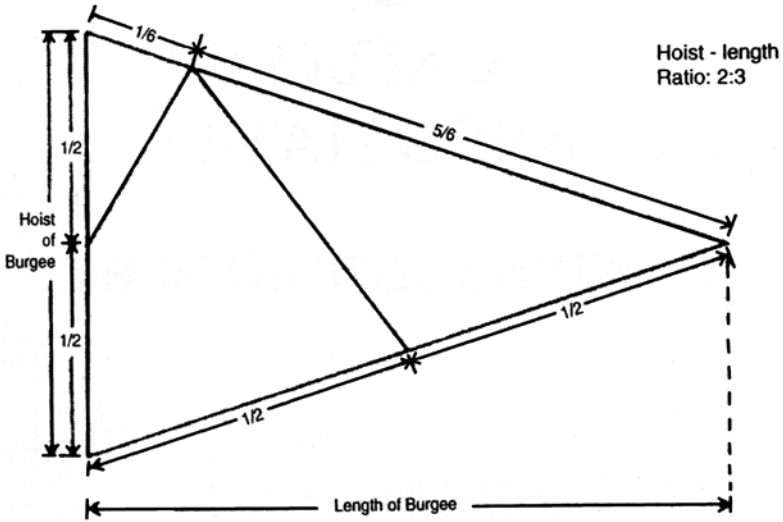

THE CATBOAT ASSOCIATION

THE CATBOAT ASSOCIATION BURGEE

The Catboat Association burgee is a white gaff-rigged sail on a field of blue. It was designed in 1962 by Lois Darling, one of its members.

★ Front Cover Design by Jeffrey Craig ★