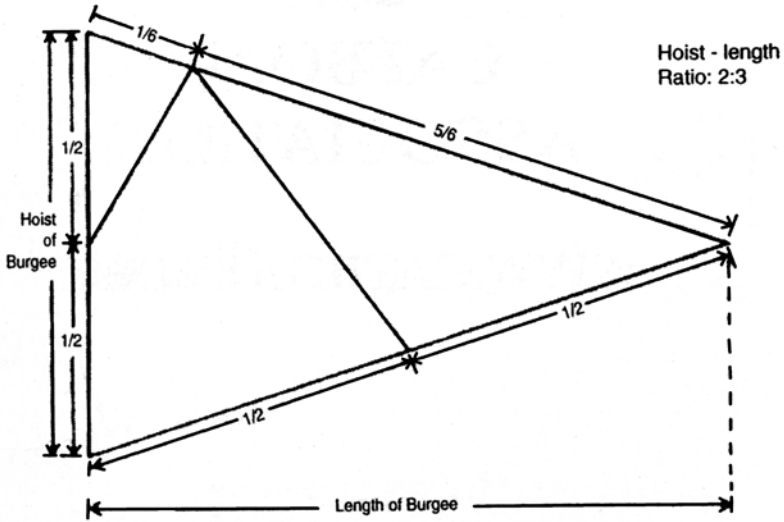

THE CATBOAT ASSOCIATION

THE CATBOAT ASSOCIATION BURGEE

The Catboat Association burgee is a white gaff-rigged sail on a field of blue. It was designed in 1962 by Lois Darling, one of its members.

★ Front Cover Design by Jeffrey Craig ★