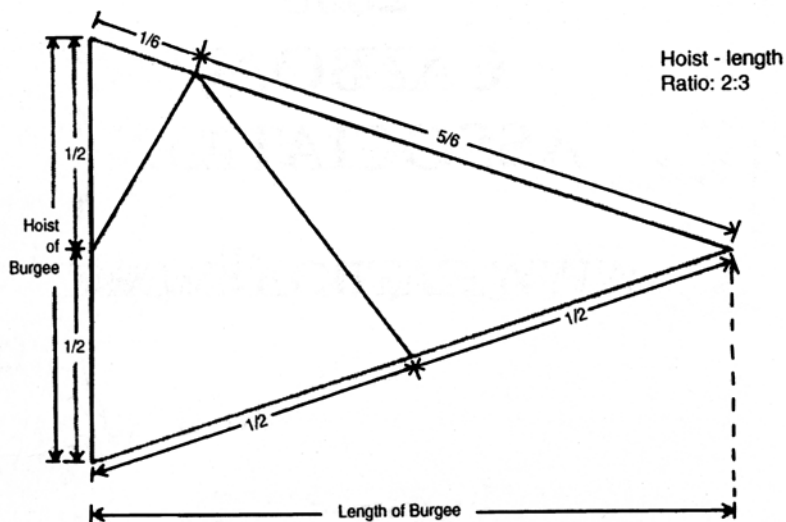

THE CATBOAT ASSOCIATION

THE CATBOAT ASSOCIATION BURGEE

The Catboat Association burgee is a white gaff-rigged sail on a field of blue. It was designed in 1962 by Lois Darling, one of its members.

★ Front Cover Design by Jeffrey Craig ★