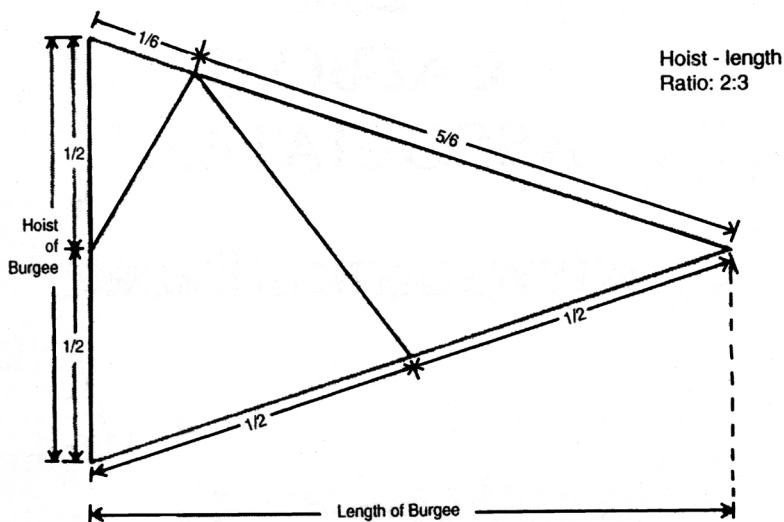

## THE CATBOAT ASSOCIATION BURGEE

The Catboat Association burgee is a white gaff-rigged sail on a field of blue. It was designed in 1962 by Lois Darling, one of its members.

★ Front Cover Design by Jeffrey Craig ★