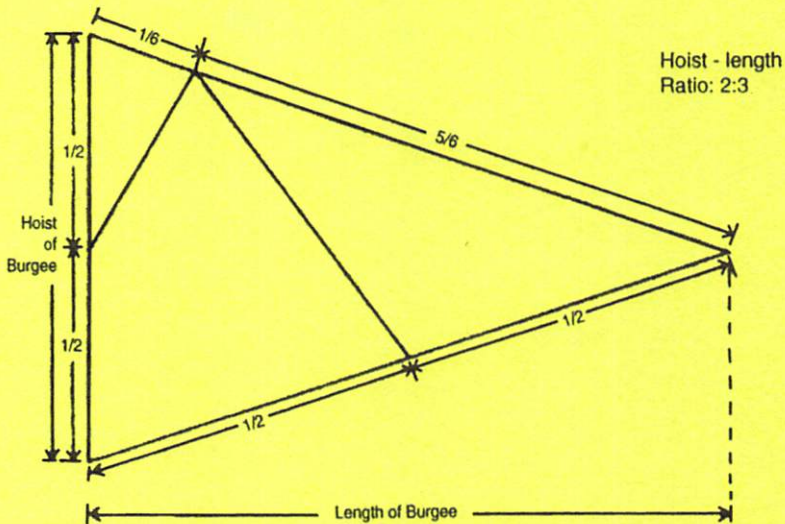

THE CATBOAT ASSOCIATION

2014

THE CATBOAT ASSOCIATION BURGEE

The Catboat Association burgee is a white gaff-rigged sail on a field of blue. It was designed by Lois Darling, one of its members.

★ Front Cover Design by Jeffrey Craig ★